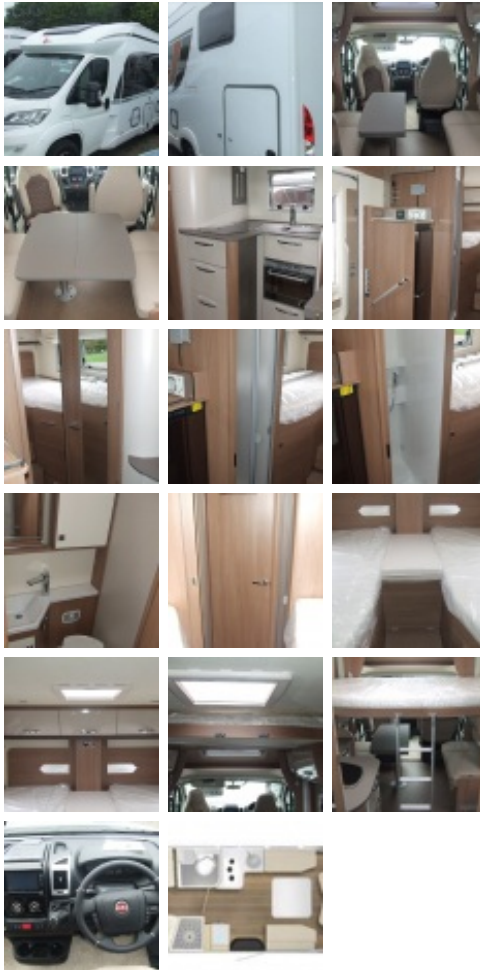

Burstner Lyseo Harmony Line TD727G

Sale Item was ~~£65,995 (70,895)~~, Now:- **£SOLD**

Year:	2019 new & unregistered
Number of Berths:	4
Engine Size:	2.3 Litre 150bhp
Fuel Type:	Diesel
Width:	2.30 Metres
Height:	2.99 Metres
Length:	7.49 Metres
Gross Weight:	3850 kgs

NEW 2019 model

Ducato based 2.3ltr 150bhp

Twin rear single coachbuilt

***** SPECIAL OFFER *****

***** SAVE £4,900 *****

As part of the Harmony Line range, the all-new Lyseo TD727G is a spacious twin rear single berth with garage. Additionally, this stock model has been specified with a drop-down bed over the front dinette. This makes for a very versatile 4 berth motorhome, especially as it has been upgraded to 3850kg. The layout is completed by a separate shower and washroom, L-shaped kitchen and a very nice front lounge with side-facing settees.

Main features

- ➡ Ducato 2.3ltr 150bhp
- ➡ 6 speed manual gearbox
- ➡ 3850kg upgrade
- ➡ 16" alloy wheels
- ➡ Drop-down bed over dinette
- ➡ Side-facing lounge settees
- ➡ 2 belted travelling seats
- ➡ Fold-over lounge table
- ➡ 'Canberra Swing' upholstery
- ➡ 'Santina' furniture
- ➡ 'White' paintwork
- ➡ Marloes floor (bronze-structure style)
- ➡ Pioneer Multimedia inc satnav & reverse camera
- ➡ Global remote key-fob central locking
- ➡ Multi-function leather steering wheel
- ➡ Skyroof with blind

- ➡ Exterior 230V / 12V / TV socket
- ➡ Exterior gas point

- ➡ Aluminium framed windows

- ➡ Carpet to living and cab area

- ➡ Sidewall panel in kitchen
- ➡ Storage system

- ➡ Truma Combi 6E

FIAT Interior Design Pack (comprising)