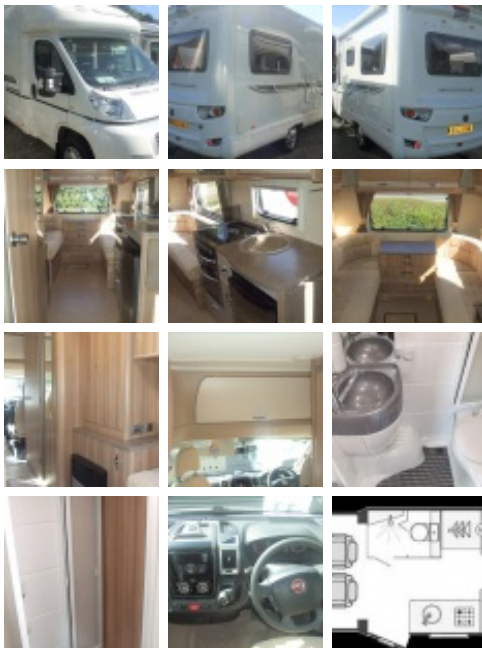

Bessacarr E460

£36,995

Year:	2012
Number of Berths:	2
Engine Size:	2.3 Litre 130bhp
Fuel Type:	Diesel
Width:	2.24 Metres
Height:	2.90 Metres
Length:	6.47 Metres
Gross Weight:	3500 kgs

'12 Plate, 2012 Ducato based

2.3ltr 130bhp Low profile 2 berth

Rear lounge coachbuilt

Under 22,000 miles

An excellent example of this spacious 2 berth end lounge layout. Providing a spacious interior, full cooking facilities and a washroom that comes with an opening window.

Main features

- ➔ Ducato 2.3ltr 130bhp
- ➔ 6 speed manual gearbox
- ➔ Global remote central locking
- ➔ Electric mirrors & cab windows
- ➔ Immobiliser
- ➔ Over-cab storage
- ➔ Rear lounge with chest of drawers
- ➔ Fridge (12V/240V/Gas)
- ➔ Full oven, grill & dual fuel hob
- ➔ Microwave
- ➔ Truma Ultraheat & Ultrastore
- ➔ Cassette toilet / shower
- ➔ Cab & habitation carpets
- ➔ Electric Retractable Step
- ➔ Solar panel
- ➔ Towbar
- ➔ Awning
- ➔ TV aerial